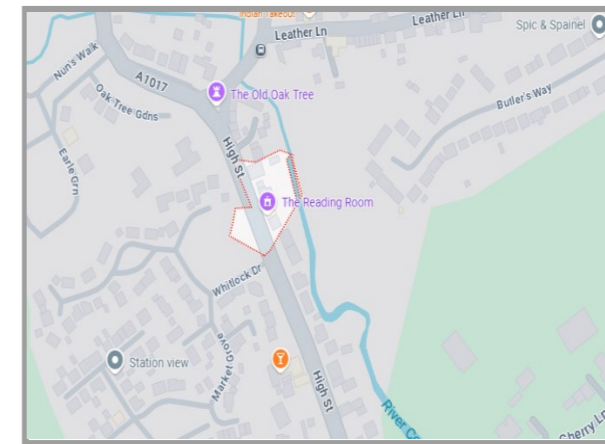

Great Yeldham

- Mains Gas
- Mains Electricity
- Mains Sewage
- Mains Water

Local Authority - Braintree District Council

Bus Routes

There are buses from Sible Hedingham to Halstead, Colchester, Sudbury, Braintree and the outlying villages of Great Yeldham and Gosfield.