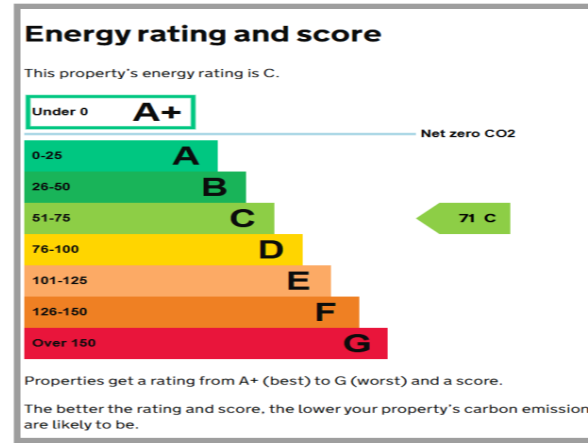

The Old Post Office

Great Yeldham

- Mains Gas
- Mains Electricity
- Mains Sewage
- Mains Water

Local Authority - Braintree District Council